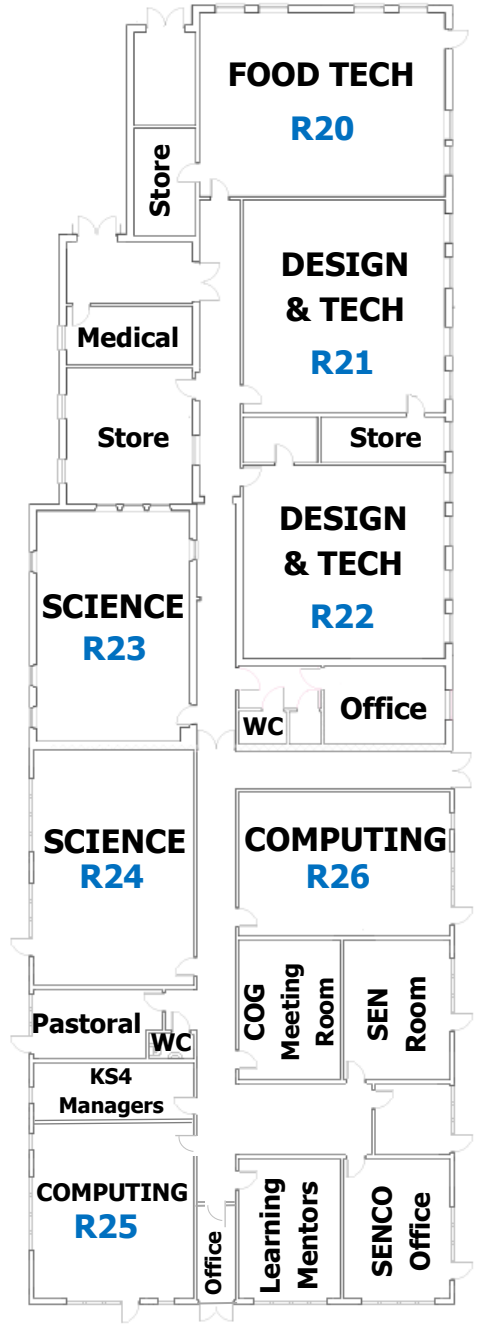

GROUND FLOOR

FIRST FLOOR

St. George's Academy (Ruskington Campus)

Sleaford Road, Ruskington, Lincolnshire. NG34 9BY
 Tel: 01529 302487 E-mail: stga@st-georges-academy.org
 Website: www.st-georges-academy.org