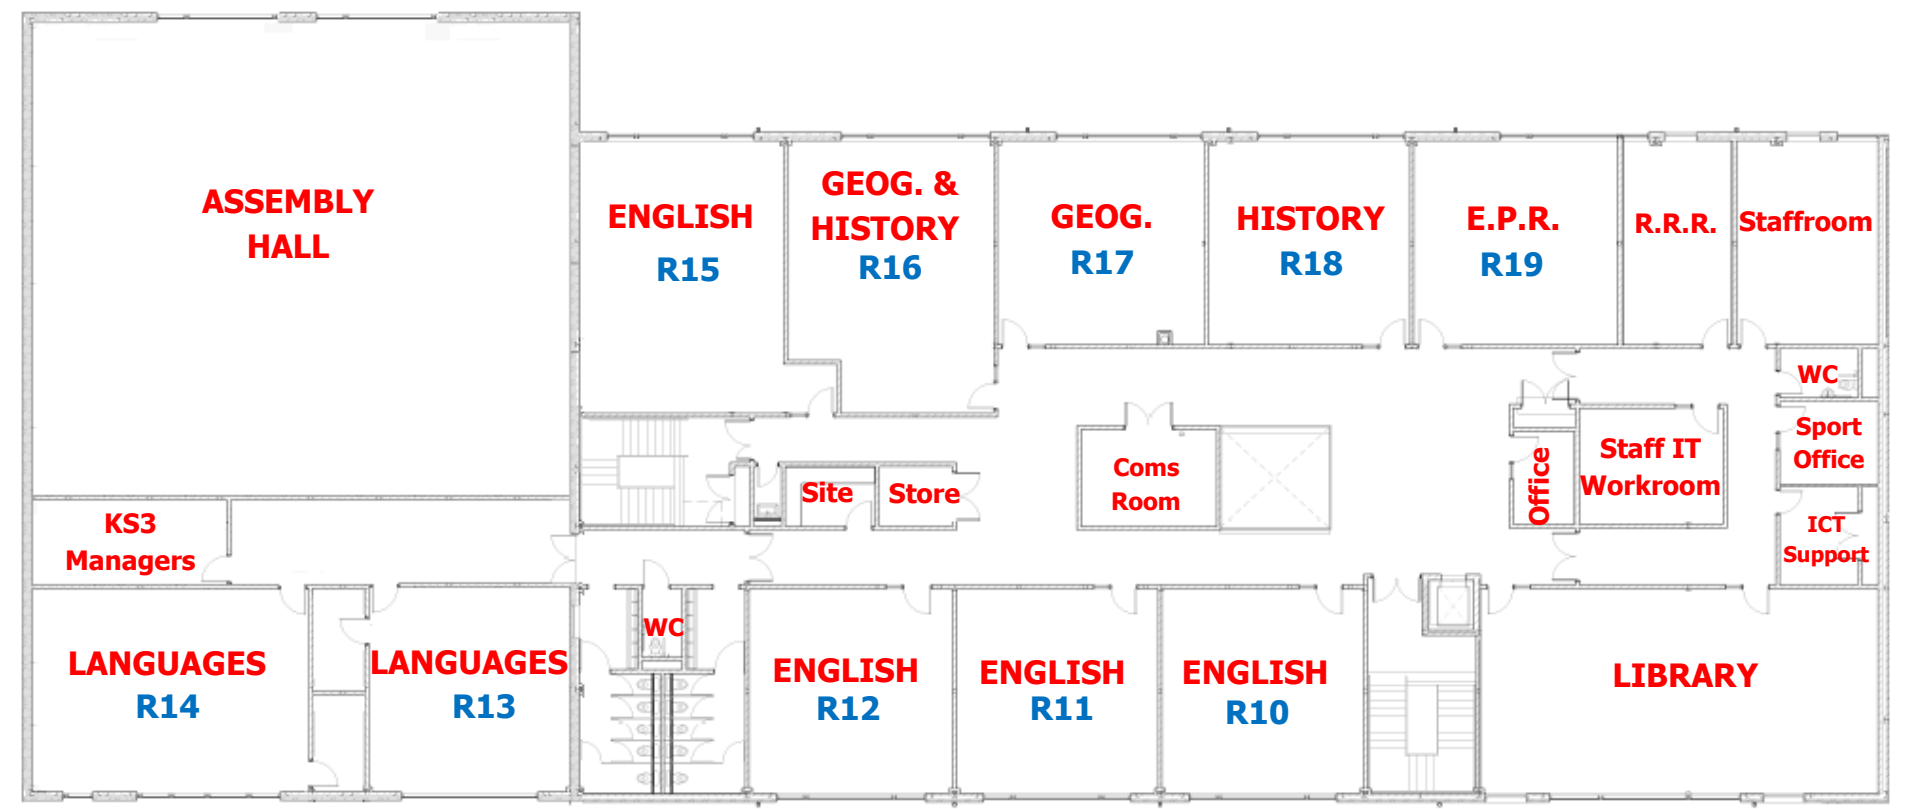

GROUND FLOOR

FIRST FLOOR

St. George's Academy (Ruskington Campus)

Sleaford Road, Ruskington, Lincolnshire. NG34 9BY
 Tel: 01529 302487 E-mail: stga@st-georges-academy.org
 Website: www.st-georges-academy.org