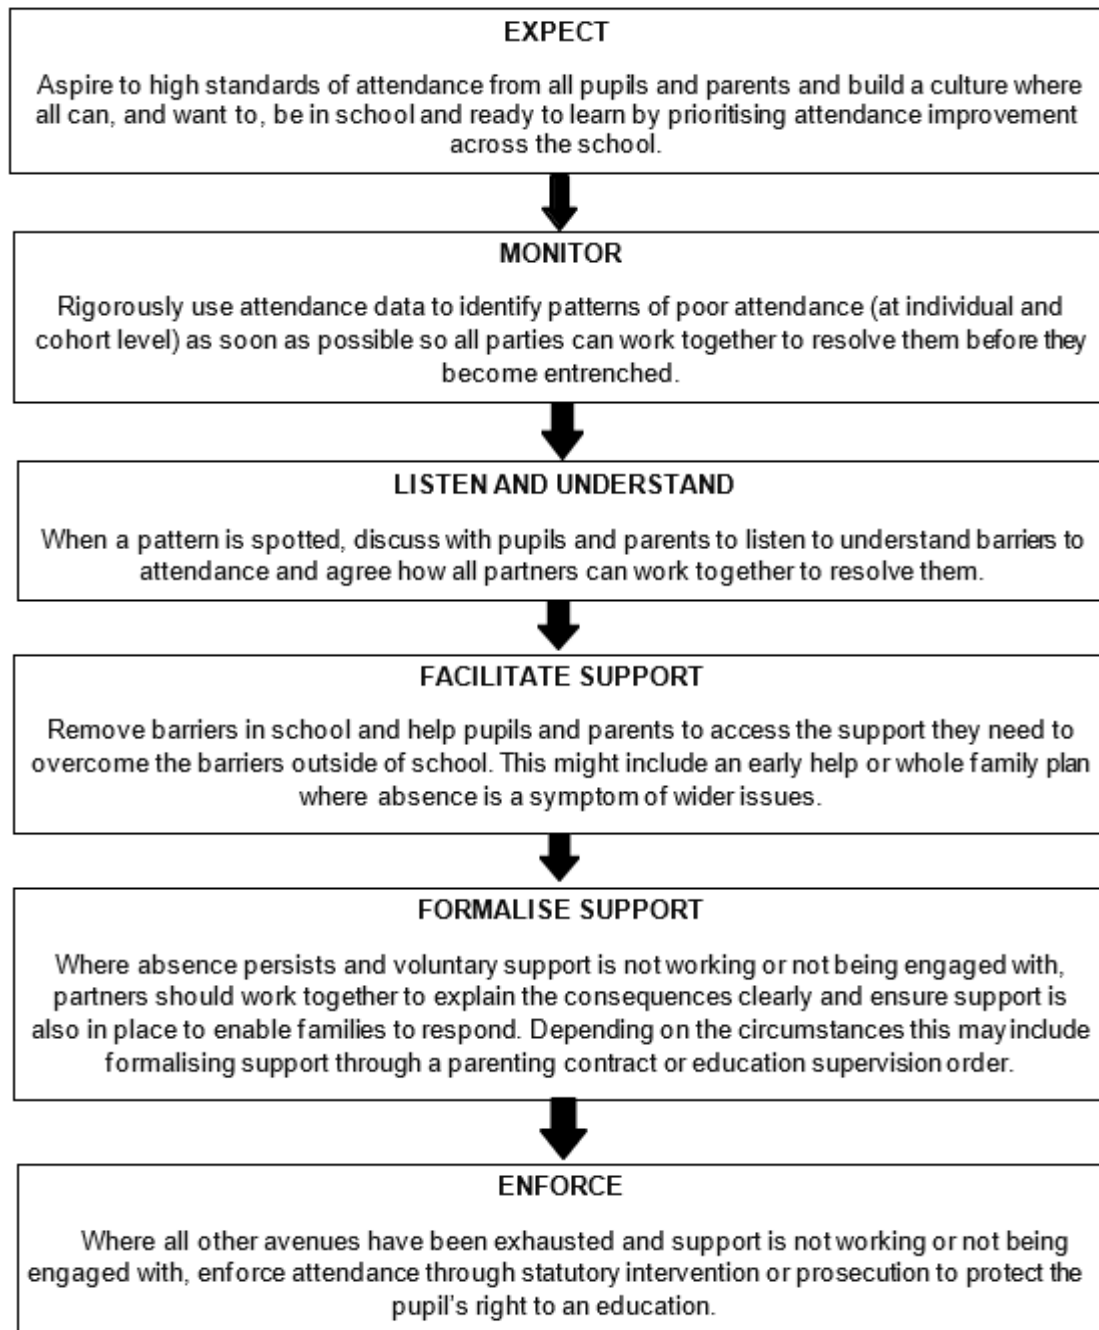

At St George's Academy we follow the DfE Working together to Improve School Attendance Approach:

[Working together to improve school attendance - GOV.UK \(www.gov.uk\)](http://www.gov.uk)